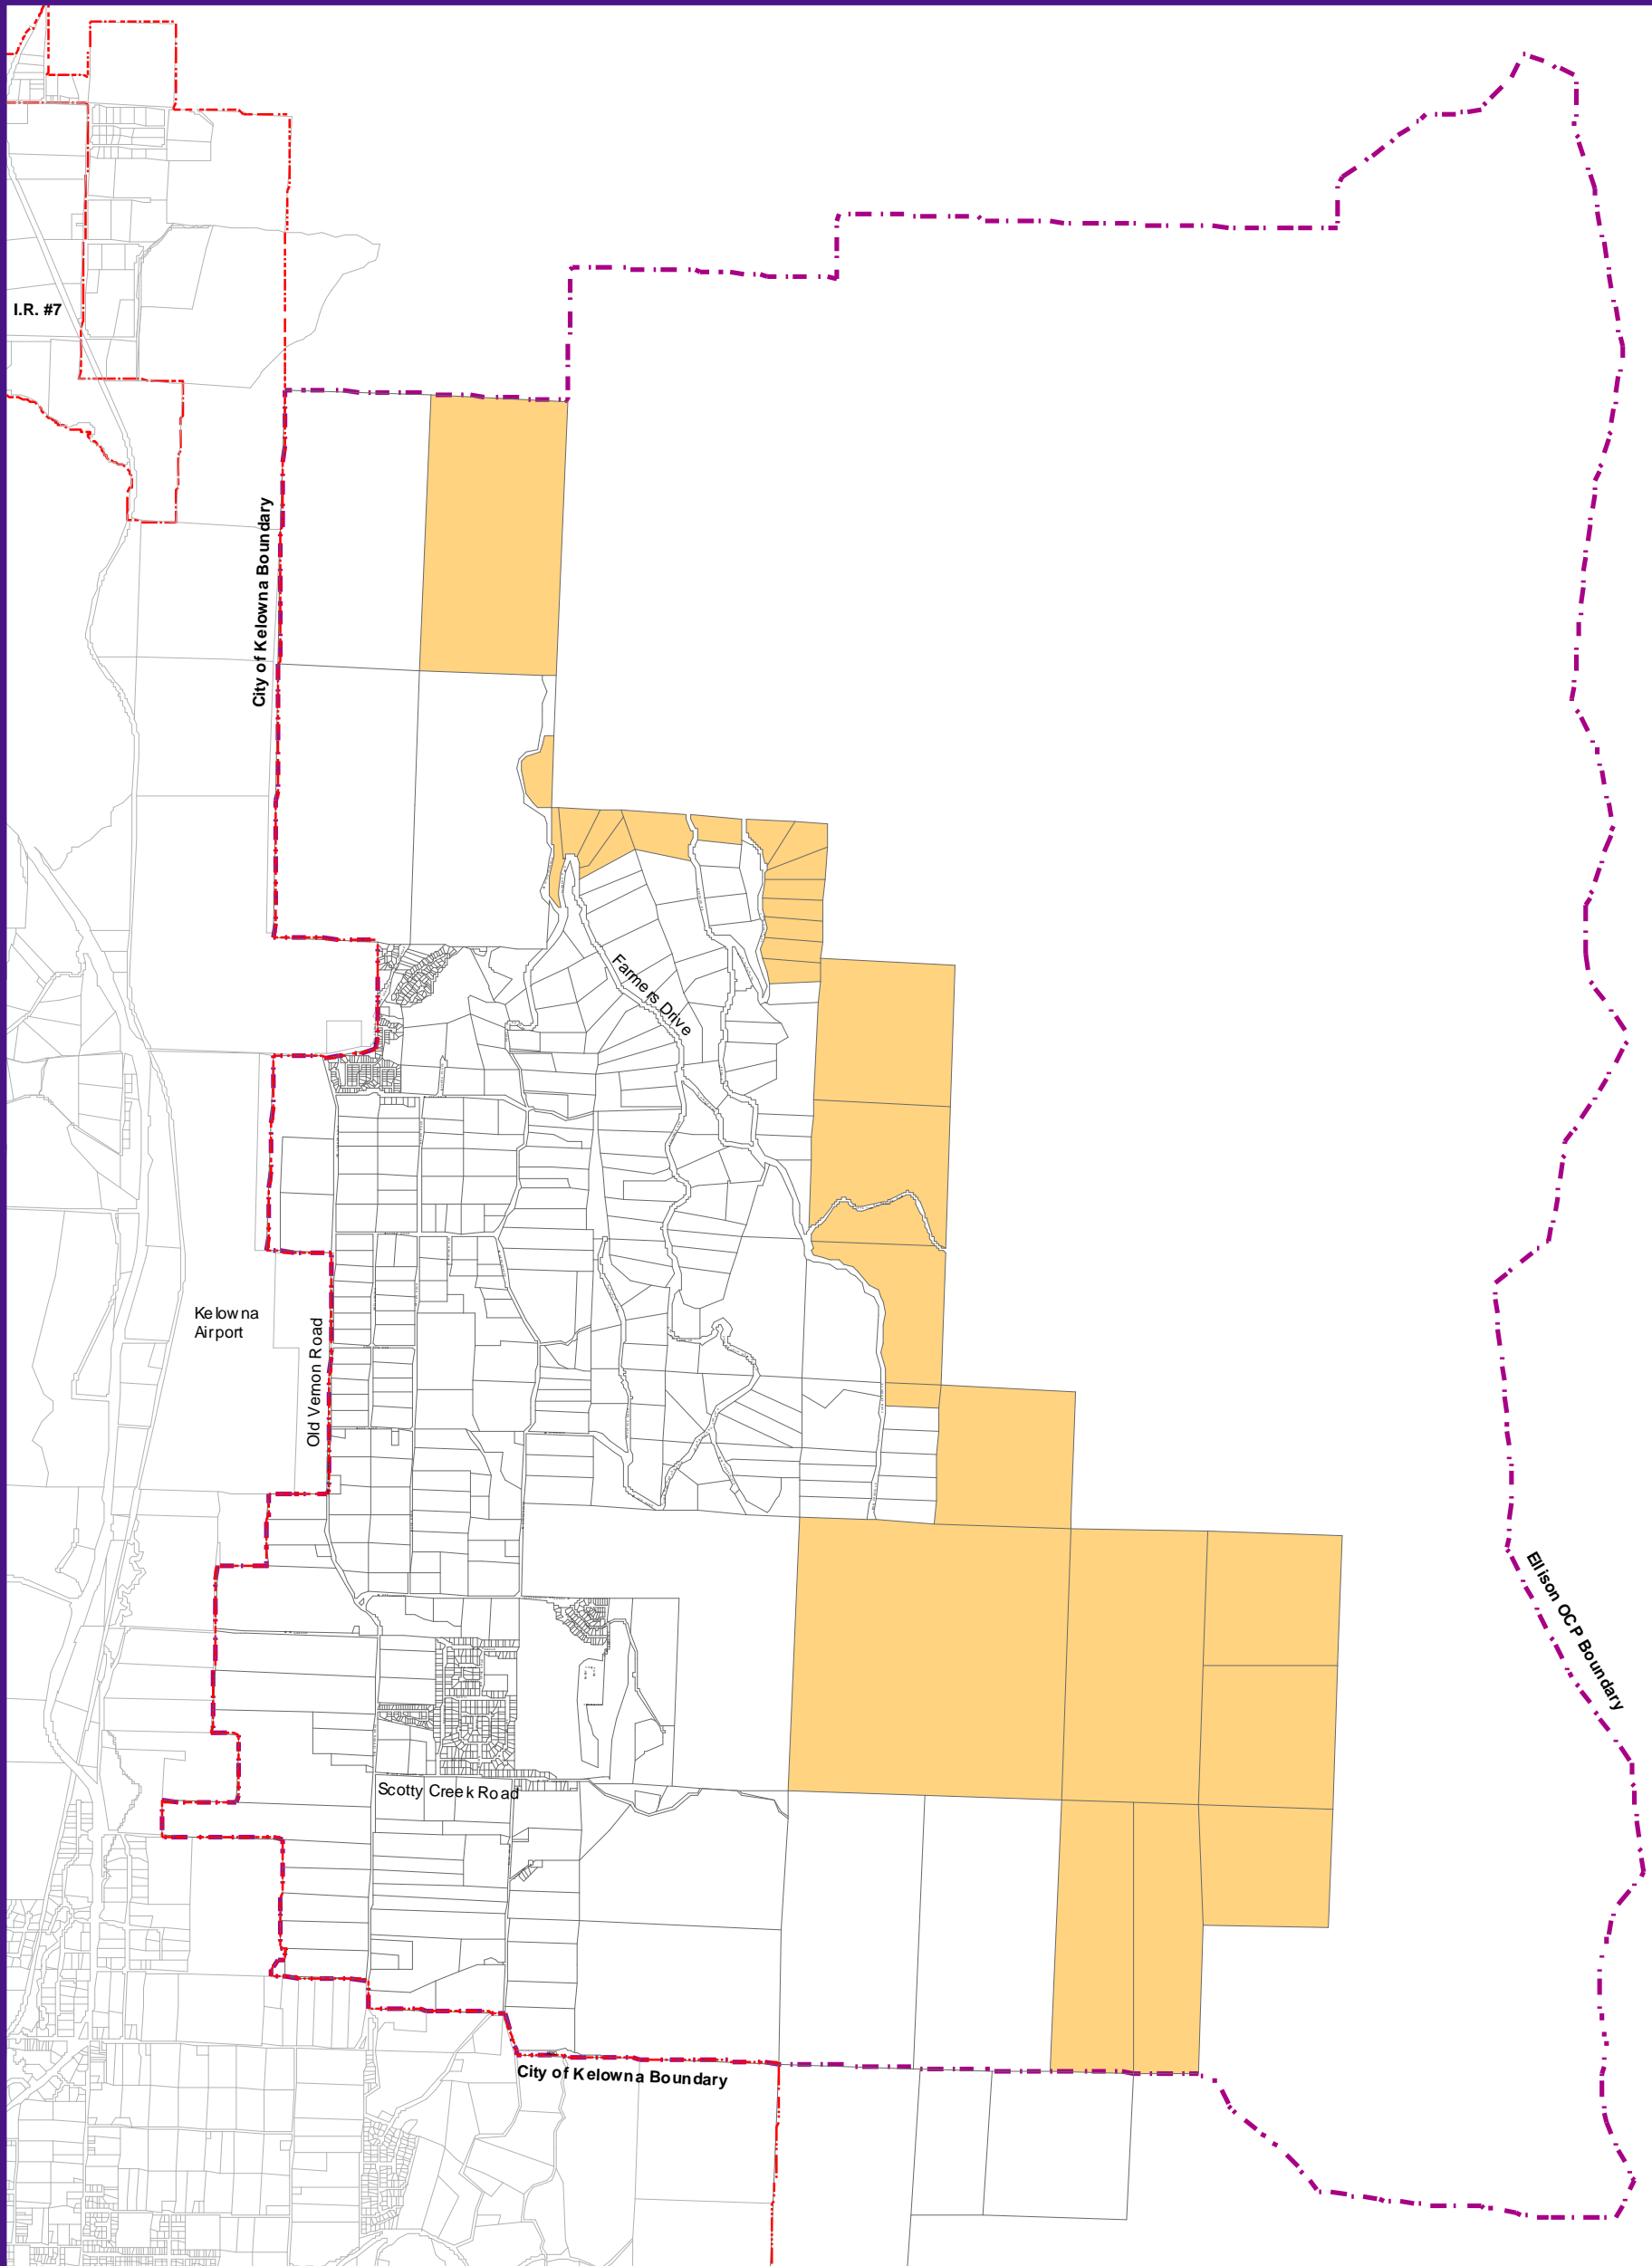

Wildfire Development Permit Area Map

- - - - City of Kelowna Boundary
- Wildfire Development Permit Area
- . - . - . Ellison OCP Boundary
- I.R. #7

4

Ellison Official Community Plan
Schedule "F" Bylaw # 1124
Adopted : February 27, 2006.