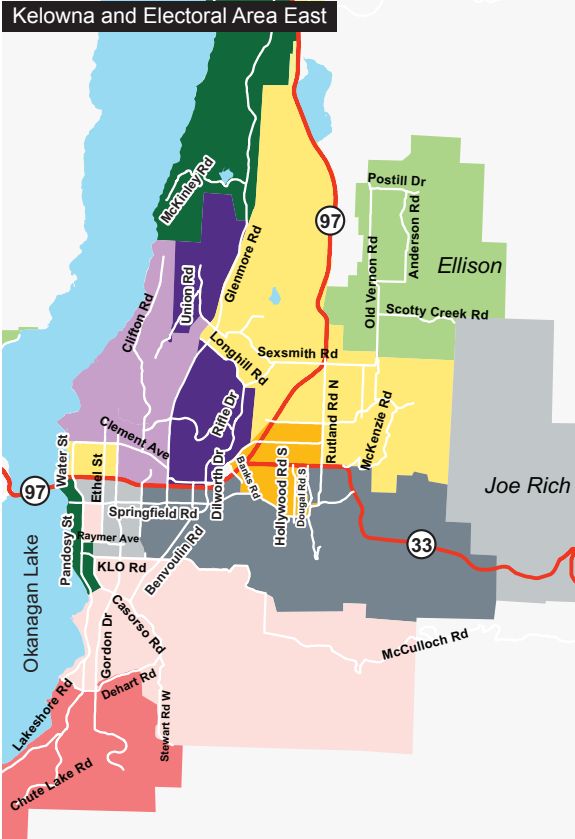

Municipality Maps

Waste collection areas

 Monday Week A	 Tuesday Week A	 Wednesday Week A	 Thursday Week A	 Friday Week A
 Monday Week B	 Tuesday Week B	 Wednesday Week B	 Thursday Week B	 Friday Week B

2026 Garbage and Yard Waste Collection Schedule

The Regional District of Central Okanagan oversees curbside garbage and yard waste collection.

Garbage is collected every week, while yard waste is collected every other week. Yard waste collection runs from March to the end of December.

For garbage and yard waste collection schedules, find your area on the municipality maps for your collection day and week (A or B). Note the corresponding colour.

Find your collection day colour on the calendar.