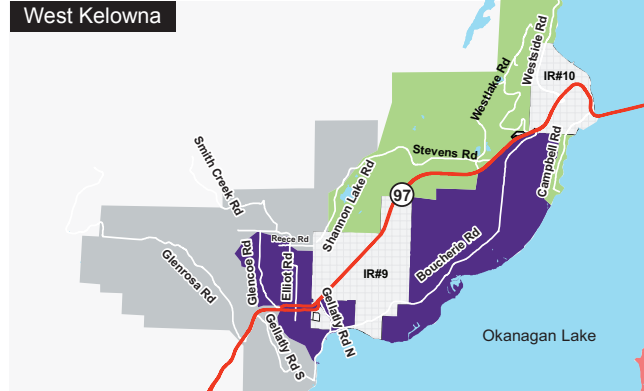

Municipality Maps

Waste collection areas

 Monday Week A	 Tuesday Week A	 Wednesday Week A	 Thursday Week A	 Friday Week A
 Monday Week B	 Tuesday Week B	 Wednesday Week B	 Thursday Week B	 Friday Week B

2026 Garbage and Yard Waste Collection Schedule

The Regional District of Central Okanagan oversees curbside garbage and yard waste collection.

Garbage is collected every week, while yard waste is collected every other week. Yard waste collection runs from March to the end of December.

For garbage and yard waste collection schedules, find your area on the municipality maps for your collection day and week (A or B). Note the corresponding colour.

Find your collection day colour on the calendar.